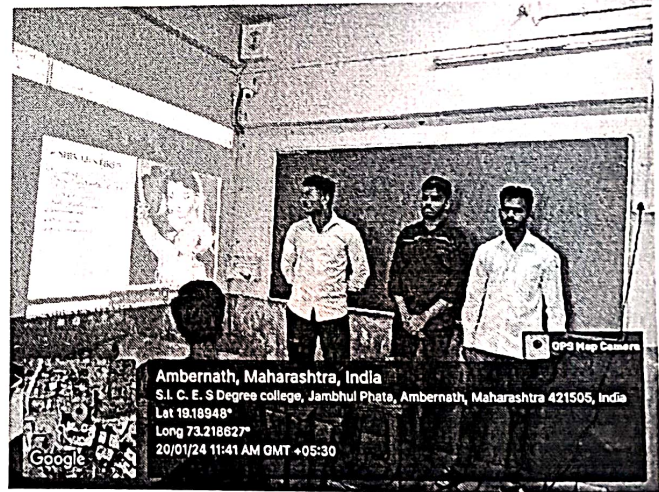

DOCUMENT ATTACHED AND SUBMITTED		YES	NO	NA
15	Notice	yes	--	--
16	WhatsApp Message Copy	yes	--	--
17	Messages / Letters (if any)	---	--	--
18	Banner / Promotional Video	yes	--	--
19	Winners Certificate	--	--	--
20	Participants Certificate	yes	--	--
21	Flow of the Activity	yes	--	--
22	Rules	--	--	--
23	Brief Flow	--	--	--
24	Geo tag Photos	yes	--	--
25	List of Winners along with Photograph	--	--	--
26	List of Participants	yes	--	--
27	Photos for Magazine	yes	--	--
28	Report for Magazine	--	--	--
29	Feed Back Form	--	--	--
30	Feedback Analysis Report (Copy to Principal / IQAC & Concern Criteria In charge)	--	--	--
31	NAAC Report	--	--	--
32	News Paper Article / Social Media Article	--	--	--
33	Other Related Documents which is not mentioned above (Give Details)	yes	--	--

PRINCIPAL
SICES DEGREE COLLEGE OF
ARTS, SCIENCE & COMMERCE
AMBERNATH - 421505

Presentations by Students (Legends of Maharashtra)